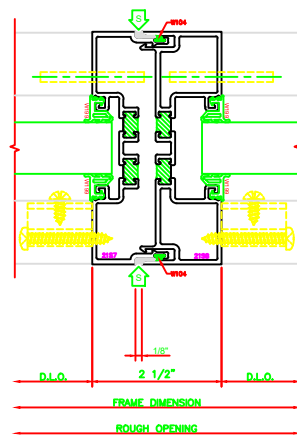

401 I.G. JAMB
SERIES: 403X - 2" X 4 1/2"
SHEARBLOCK

603 I.G. VERTICAL
SERIES: 403X - 2" X 4 1/2"
SHEARBLOCK

604 I.G. H.D. VERTICAL
SERIES: 403X - 2" X 4 1/2"
SHEARBLOCK

605 I.G. EXPANSION VERTICAL
SERIES: 403X - 2" X 4 1/2"
SHEARBLOCK

102 I.G. HEAD
SERIES: 403X - 2" X 4 1/2"
SHEARBLOCK

502 I.G. HORIZONTAL
SERIES: 403X - 2" X 4 1/2"
SHEARBLOCK

202 I.G. SILL
SERIES: 403X - 2" X 4 1/2"
SHEARBLOCK