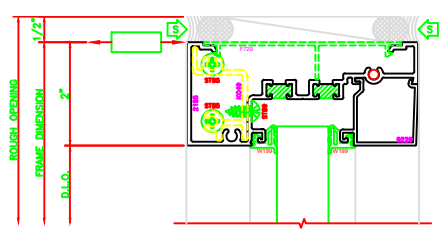

401 I.G. JAMB
SERIES: 403X - 2" X 4 1/2"
SHEARBLOCK

603 I.G. VERTICAL
SERIES: 403X - 2" X 4 1/2"
SHEARBLOCK

604 I.G. H.D. VERTICAL
SERIES: 403X - 2" X 4 1/2"
SHEARBLOCK

605 I.G. EXPANSION VERTICAL
SERIES: 403X - 2" X 4 1/2"
SHEARBLOCK

102 I.G. HEAD
SERIES: 403X - 2" X 4 1/2"
SHEARBLOCK

502 I.G. HORIZONTAL
SERIES: 403X - 2" X 4 1/2"
SHEARBLOCK

202 I.G. SILL
SERIES: 403X - 2" X 4 1/2"
SHEARBLOCK