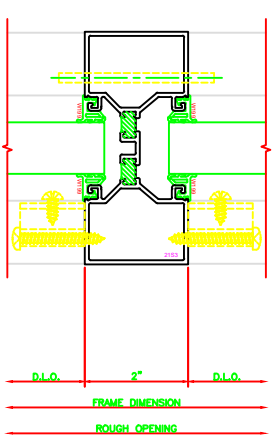

401 I.G. JAMB
SERIES: 403X - 2" X 4 1/2"
SHEARBLOCK

603 I.G. VERTICAL
SERIES: 403X - 2" X 4 1/2"
SHEARBLOCK

604 I.G. H.D. VERTICAL
SERIES: 403X - 2" X 4 1/2"
SHEARBLOCK

605 I.G. EXPANSION VERTICAL
SERIES: 403X - 2" X 4 1/2"
SHEARBLOCK

102 I.G. HEAD
SERIES: 403X - 2" X 4 1/2"
SHEARBLOCK

502 I.G. HORIZONTAL
SERIES: 403X - 2" X 4 1/2"
SHEARBLOCK

202 I.G. SILL
SERIES: 403X - 2" X 4 1/2"
SHEARBLOCK