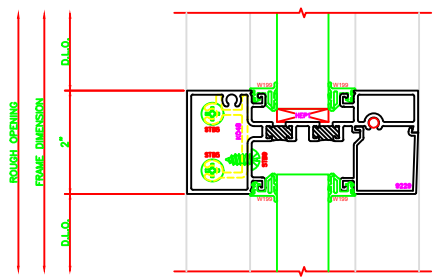

401 I.G. JAMB
SERIES: 403X - 2" X 4 1/2"
SHEARBLOCK

603 I.G. VERTICAL
SERIES: 403X - 2" X 4 1/2"
SHEARBLOCK

604 I.G. H.D. VERTICAL
SERIES: 403X - 2" X 4 1/2"
SHEARBLOCK

605 I.G. EXPANSION VERTICAL
SERIES: 403X - 2" X 4 1/2"
SHEARBLOCK

102 I.G. HEAD
SERIES: 403X - 2" X 4 1/2"
SHEARBLOCK

502 I.G. HORIZONTAL
SERIES: 403X - 2" X 4 1/2"
SHEARBLOCK

202 I.G. SILL
SERIES: 403X - 2" X 4 1/2"
SHEARBLOCK