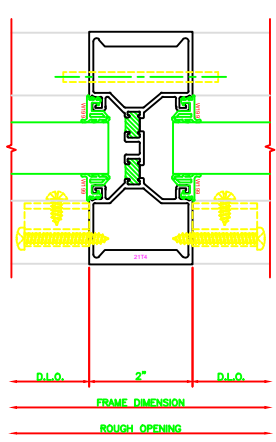

401 I.G. JAMB
SERIES: 403X - 2" X 4 1/2"
SHEARBLOCK

603 I.G. VERTICAL
SERIES: 403X - 2" X 4 1/2"
SHEARBLOCK

604 I.G. H.D. VERTICAL
SERIES: 403X - 2" X 4 1/2"
SHEARBLOCK

605 I.G. EXPANSION VERTICAL
SERIES: 403X - 2" X 4 1/2"
SHEARBLOCK

102 I.G. HEAD
SERIES: 403X - 2" X 4 1/2"
SHEARBLOCK

502 I.G. HORIZONTAL
SERIES: 403X - 2" X 4 1/2"
SHEARBLOCK

202 I.G. SILL
SERIES: 403X - 2" X 4 1/2"
SHEARBLOCK